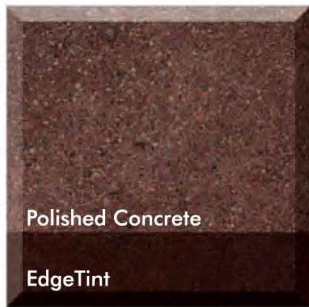

GREENUMBRELLA™
ColorFlash

Polished Concrete
EdgeTint

GOLDEN SANDS

Polished Concrete
EdgeTint

TOPAZ

Polished Concrete
EdgeTint

BRONZE

Polished Concrete
EdgeTint

RIVER SAND

Polished Concrete
EdgeTint

BRICK RED

Polished Concrete
EdgeTint

GARNET

Polished Concrete
EdgeTint

IRON ORE

Polished Concrete
EdgeTint

RED EARTH

Polished Concrete
EdgeTint

SUN STONE

Polished Concrete
EdgeTint

DEEP AMETHYST

Polished Concrete
EdgeTint

EVENING SKY

Polished Concrete
EdgeTint