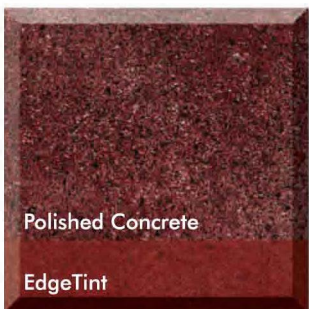

GREENUMBRELLA™
ColorFlash

Polished Concrete
EdgeTint

GOLDEN SANDS

Polished Concrete
EdgeTint

TOPAZ

Polished Concrete
EdgeTint

BRONZE

Polished Concrete
EdgeTint

RIVER SAND

Polished Concrete
EdgeTint

BRICK RED

Polished Concrete
EdgeTint

GARNET

Polished Concrete
EdgeTint

IRON ORE

Polished Concrete
EdgeTint

SMOKY QUARTZ

Polished Concrete
EdgeTint

EARTHENWARE

Polished Concrete
EdgeTint

COPPER

Polished Concrete
EdgeTint

GRANITE

Polished Concrete
EdgeTint

RED EARTH

Polished Concrete
EdgeTint

SUN STONE

Polished Concrete
EdgeTint

DEEP AMETHYST

Polished Concrete
EdgeTint

EVENING SKY

Polished Concrete
EdgeTint