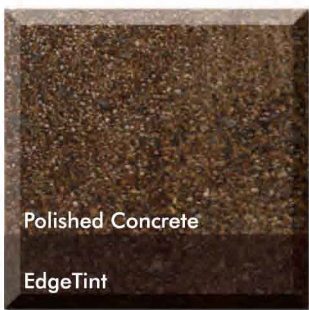

GREENUMBRELLA™
ColorFlash

Polished Concrete
EdgeTint

GOLDEN SANDS

Polished Concrete
EdgeTint

TOPAZ

Polished Concrete
EdgeTint

BRONZE

Polished Concrete
EdgeTint

RIVER SAND

Polished Concrete
EdgeTint

BRICK RED

Polished Concrete
EdgeTint

GARNET

Polished Concrete
EdgeTint

IRON ORE

Polished Concrete
EdgeTint

SMOKY QUARTZ

Polished Concrete
EdgeTint

EARTHENWARE

Polished Concrete
EdgeTint

COPPER

Polished Concrete
EdgeTint

GRANITE

Polished Concrete
EdgeTint

RED EARTH

Polished Concrete
EdgeTint

SUN STONE

Polished Concrete
EdgeTint

DEEP AMETHYST

Polished Concrete
EdgeTint

EVENING SKY

Polished Concrete
EdgeTint