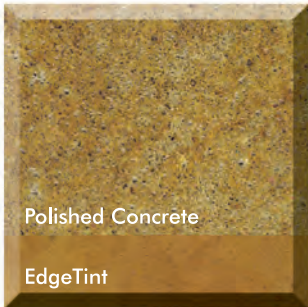

# ENVIRONMENTALLY RESPONSIBLE PRODUCTS

**GREENUMBRELLA™**  
Indoor Solvent Based Dye

Polished Concrete

EdgeTint

GOLDEN SANDS

Polished Concrete

EdgeTint

TOPAZ

Polished Concrete

EdgeTint

BRONZE

Polished Concrete

EdgeTint

RIVER SAND

Polished Concrete

EdgeTint

BRICK RED

Polished Concrete

EdgeTint

GARNET

Polished Concrete

EdgeTint

IRON ORE

Polished Concrete

SUN STONE

Polished Concrete

EdgeTint

DEEP AMETHYST

Polished Concrete

EdgeTint

EVENING SKY

Polished Concrete