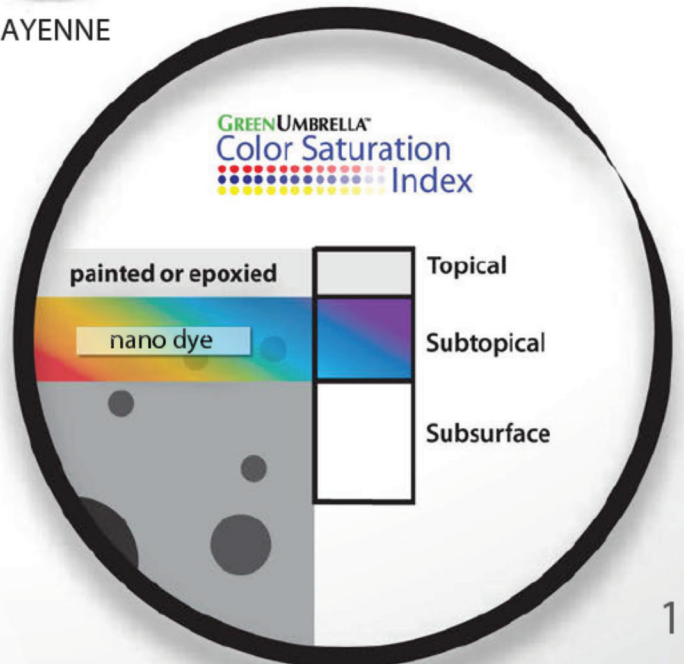

GREENUMBRELLA™

nano^o
concrete dye

for interior use

OTTER

FAWN

BUTTERNUT

COCOA BEAN

SANDSTONE

TERRA BARK

CAYENNE

NEW PENNY

ROYALTY

CARDINAL

GREENUMBRELLA™

nano^o concrete dye

for interior use