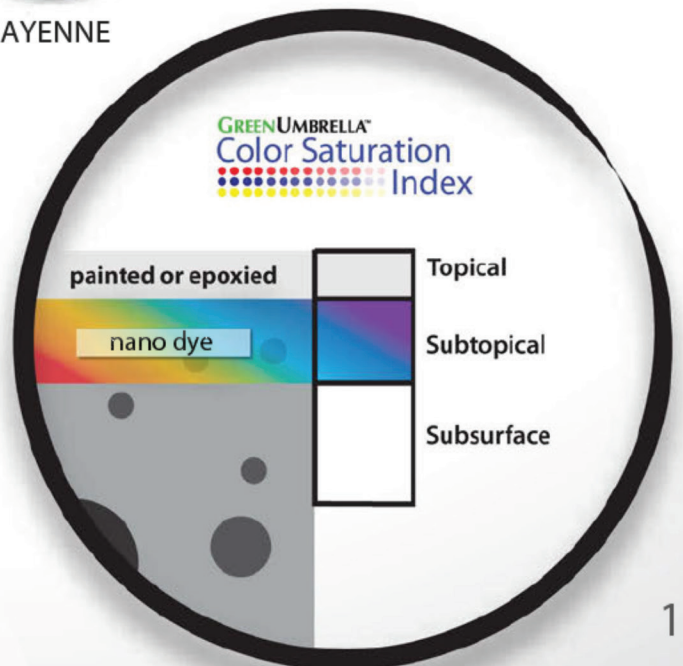

**GREENUMBRELLA™**

**nano<sup>o</sup>  
concrete dye**

for interior use

OTTER

FAWN

BUTTERNUT

COCOA BEAN

SANDSTONE

TERRA BARK

CAYENNE

NEW PENNY

ROYALTY

CARDINAL

GREENUMBRELLA™

nano<sup>o</sup>  
concrete dye

for interior use

MERLOT

JENNA BLUE

~~KOPEX~~  
Gator Green

No Longer Available

KELLY

No Longer Available

VERDANT

No Longer Available

SABLE

MEIDLING BLUE

No Longer Available

JOE GRAY

No Longer Available

SADEE

COAL