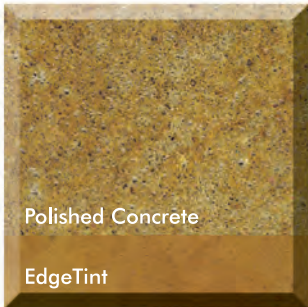

# ENVIRONMENTALLY RESPONSIBLE PRODUCTS

GOLDEN SANDS

TOPAZ

BRONZE

RIVER SAND

BRICK RED

GARNET

IRON ORE

SMOKY QUARTZ

EARTHENWARE

COPPER

GRANITE

RED EARTH

SUN STONE

DEEP AMETHYST

EVENING SKY